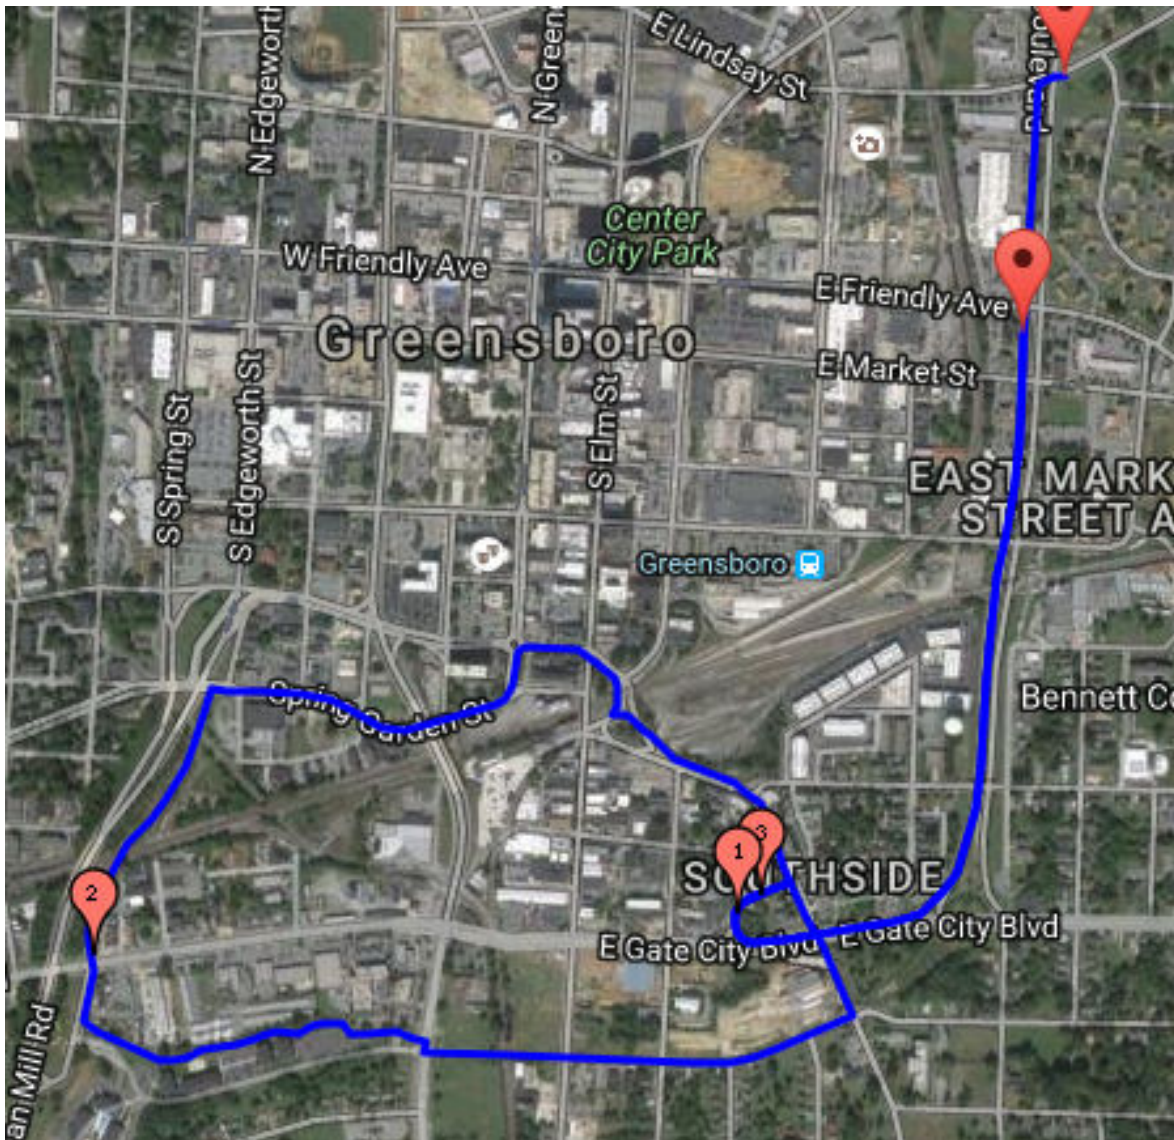

2016 Run 4 the Greenway

4 Mile Course

Start and Finish at Innovation Cornerstone/Cumberland Park at Lindsay and Murrow Blvd

Start – Innovation Cornerstone/Cumberland Park

Left on Murrow Blvd

Right on Gate City Blvd

Right on Murray St

Right on Martin Luther King Jr Dr

Right on Bragg St

Right on Eugene St

Left onto the Downtown Greenway

Right on Spring Garden St

Right on McGee St

Left on Davie St

Straight on Martin Luther King Jr Dr

Right on Murray St

Left on Gate City Blvd

Left on Murrow Blvd

Right on Lindsay St

Finish – Innovation Cornerstone/Cumberland Park